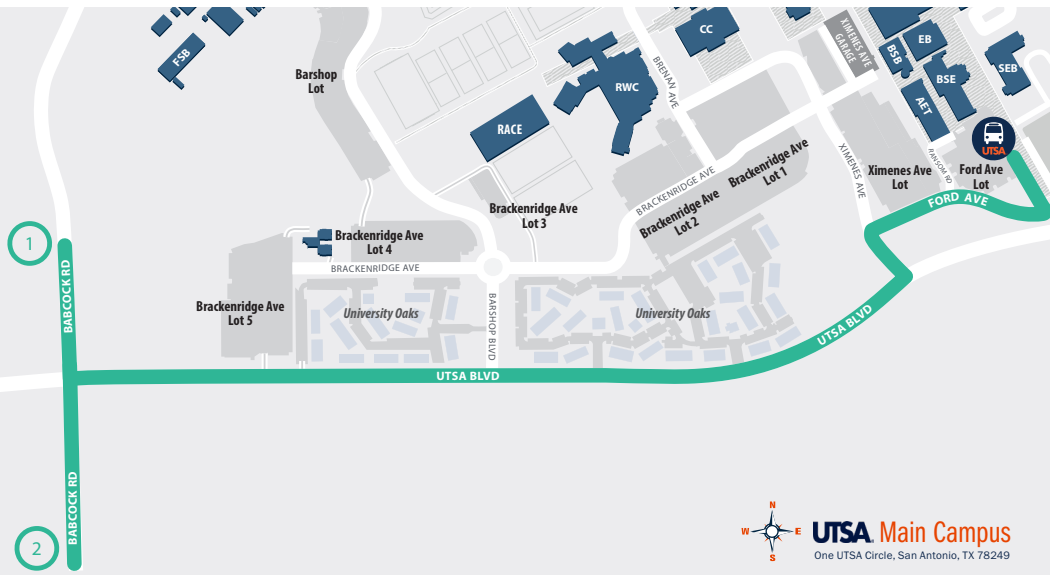

# ROUTE 22

**FORD LOT**

**1**

**VILLAS AT BABCOCK**

**2**

**THE RESERVE**

**UTSA Main Campus**  
One UTSA Circle, San Antonio, TX 78249

➔ **MON-THURS** FINAL DEPARTURE 10:25PM

➔ **FRIDAY** FINAL DEPARTURE 5:15PM

**FORD LOT DEPARTURE**

AM

6:45
7:00
7:15
7:30
7:45
8:00
8:15
8:37
8:45
8:52
9:00
9:15
9:30
9:45
10:00
10:15
10:30
10:37
10:45
10:52
11:07
11:22
11:37
11:45
11:52
12:00

PM

12:07
12:15
12:30

**FORD LOT DEPARTURE**

PM

12:37
12:52
1:00
1:15
1:22
1:30
1:37
1:45
1:52
2:00
2:15
2:30
2:45
2:52
3:00
3:07
3:15
3:22
3:37
3:52
4:00
4:07
4:15
4:22
4:30
4:45
4:52
5:00
5:07

**FORD LOT DEPARTURE**

View online at [therunner.utsa.edu](http://therunner.utsa.edu)

- Mon/Wed/Fri Only
- Tue/Thur Only
- Friday Last Stop
- ⚡ Mon-Thu Only
- ⚡ No return to campus
- Friday Only

BUS DEPARTURE TIMES ARE APPROXIMATE & SUBJECT TO CHANGE. WEATHER AND TRAFFIC DELAYS MAY OCCUR