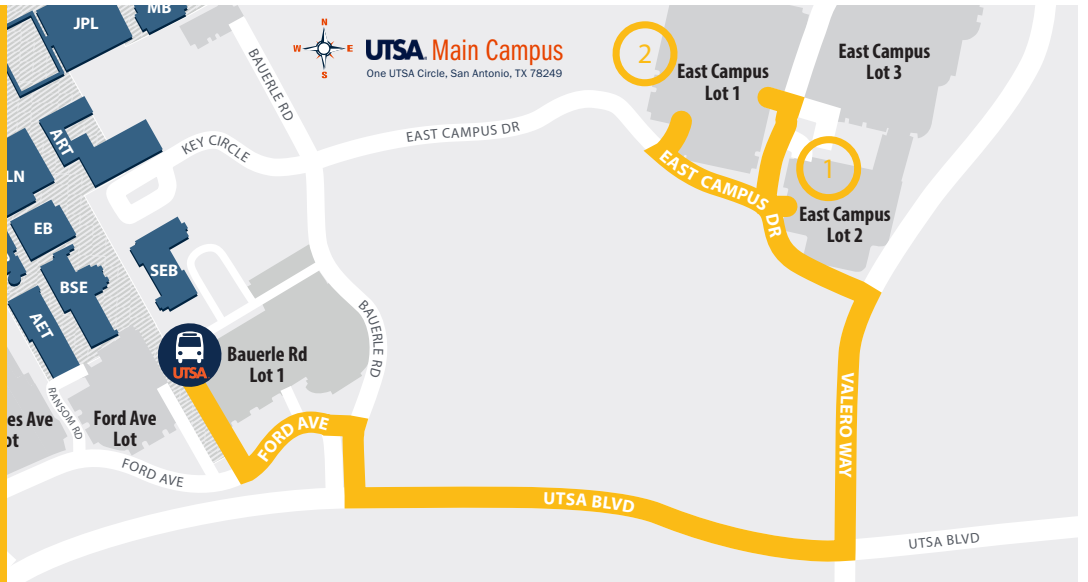

ROUTE

13

BAUERLE RD LOT 1

EAST CAMPUS LOT 2

EAST CAMPUS LOT 1

UTSA Main Campus
One UTSA Circle, San Antonio, TX 78249

➔ **MON-THURS** FINAL DEPARTURE 10:25PM

➔ **FRIDAY** FINAL DEPARTURE 5:15PM

BAUERLE RD LOT 1 DEPARTURE

AM

- 6:45 12/13 combo
- 7:00 12/13 combo
- 7:15 12/13 combo
- 7:30 12/13 combo
- 7:45 12/13 combo
- 8:00
- 8:15 12/13 combo
- 8:30
- 8:45
- 9:00
- 9:15
- 9:30 12/13 combo
- 9:45
- 10:00
- 10:15
- 10:30
- 10:45
- 11:00
- 11:15
- 11:30
- 11:45

PM

- 12:00 12/13 combo
- 12:15
- 12:30 12/13 combo
- 12:45
- 1:00
- 1:15
- 1:30

BAUERLE RD LOT 1 DEPARTURE

PM

- 1:45
- 2:00
- 2:15
- 2:30
- 2:45
- 3:00
- 3:15
- 3:30
- 3:45
- 4:00
- 4:15
- 4:30
- 4:45
- 4:52
- 5:00
- ⚡ ● 5:15
- 5:30
- 5:45
- 6:00
- 6:15
- 6:30
- 6:45
- 7:00 12/13 combo
- 7:15 12/13 combo
- 7:30 12/13 combo
- 7:45 12/13 combo
- 8:00 12/13 combo

BAUERLE RD LOT 1 DEPARTURE

PM

- 8:15 12/13 combo
- 8:30 12/13 combo
- 8:45 12/13 combo
- 9:00 12/13 combo
- 9:15 12/13 combo
- 9:35 12/13 combo
- 9:55 12/13 combo
- 10:10 12/13 combo
- ⚡ 10:25 12/13 combo